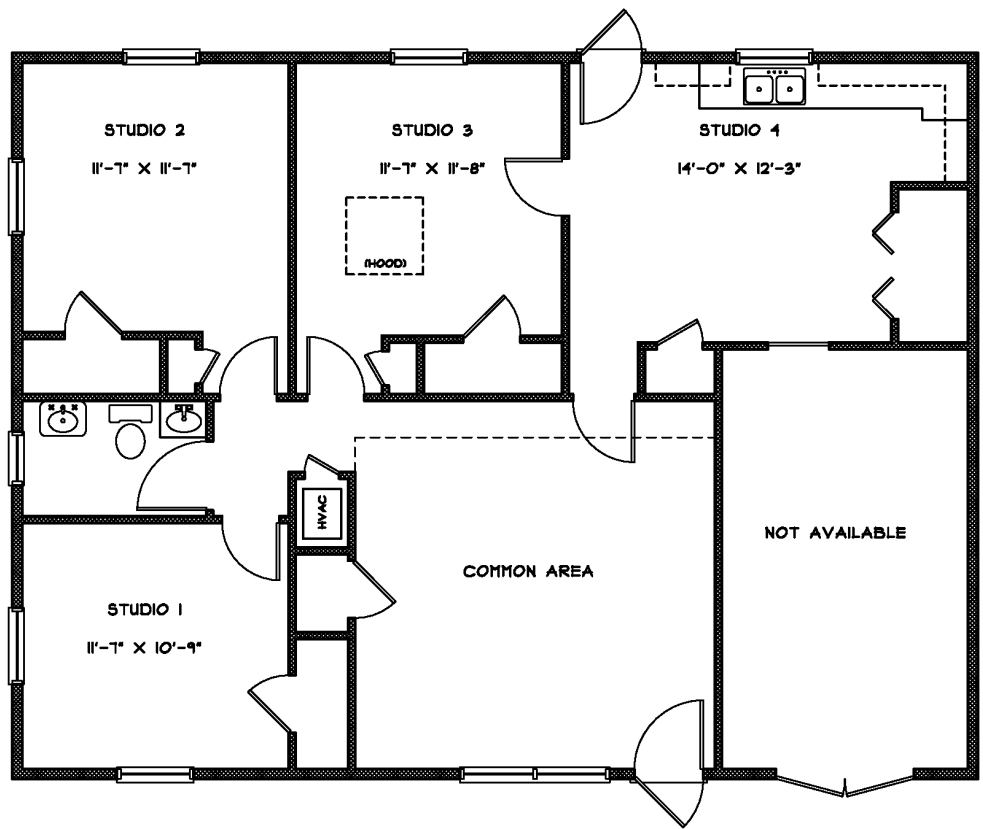

Each spacious studio offers natural light, storage space and access to the common area for entertaining clients or displaying your work.

Contact us today to schedule a tour!

Studio Info

1728 McAlester St.

- Studio 1 is 11' 7" x 10' 9" and rents for \$150/ month
- Studio 2 is 11' 7" x 11' 7" and rents for \$150/ month
- Studio 3 is 11' 7" x 11' 8" and rents for \$150/ month
- Studio 4 is 14' x 12' 3" and rents for \$200/ month